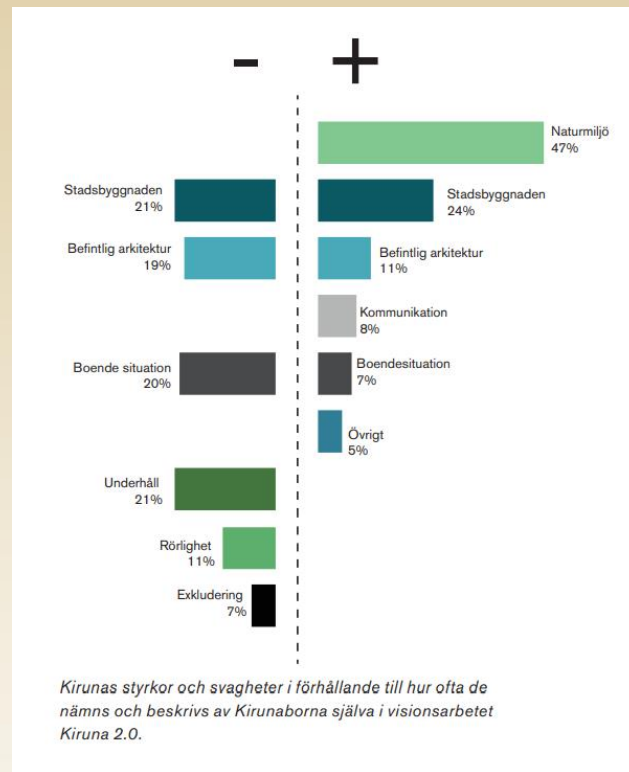

KIRUNA KOMMUN

High historical values

Demolition/ deconstruction

And moving of houses

KIRUNA KOMMUN

New location
towards east

Communication

KIRUNA KOMMUN

Communication

The new city centre

Illustration från Utvecklingsplanen 2014

Foto: B. Lindgren, Bergman och Berggren.
Augusti 2022

It started with dialog...

What is important for the citizens of Kiruna?

KIRUNA KOMMUN

City centre architect competition in 2013

Winner was the entry "Kiruna 4-ever", submitted by White Arkitekter AB and Ghilardi + Hellsten Arkitekter

White Arkitekter and Ghilardi Hellsten Arkitekter

KIRUNA KOMMUN