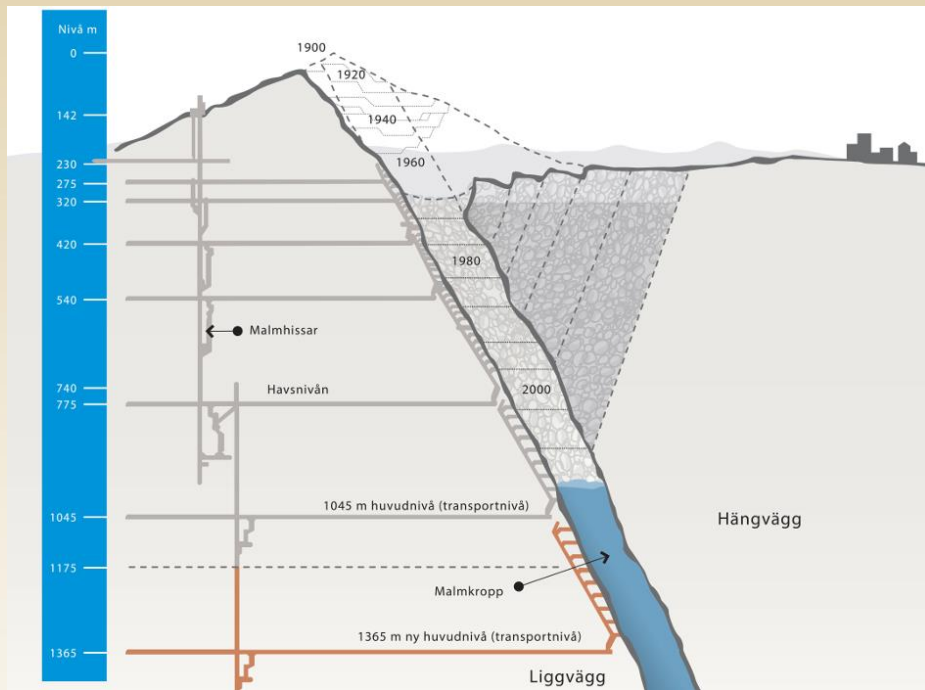

The kick-off for the city transformation project was in 2004, when the mining company LKAB sent a letter to Kiruna municipality asking for changes in the comprehensive plan.

Ground deformations

KIRUNA KOMMUN