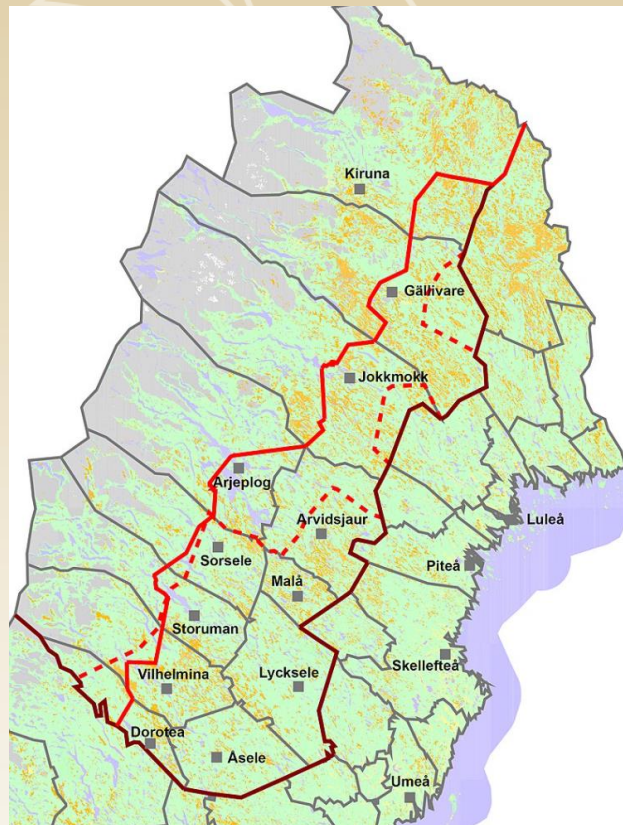

Kiruna

Story about a project that involves difficult challenges, but so many more possibilities!

KIRUNA KOMMUN

The municipality of Kiruna

20 000 km²

23 178 inhabitants

KIRUNA KOMMUN

THE challenge for urban transformation