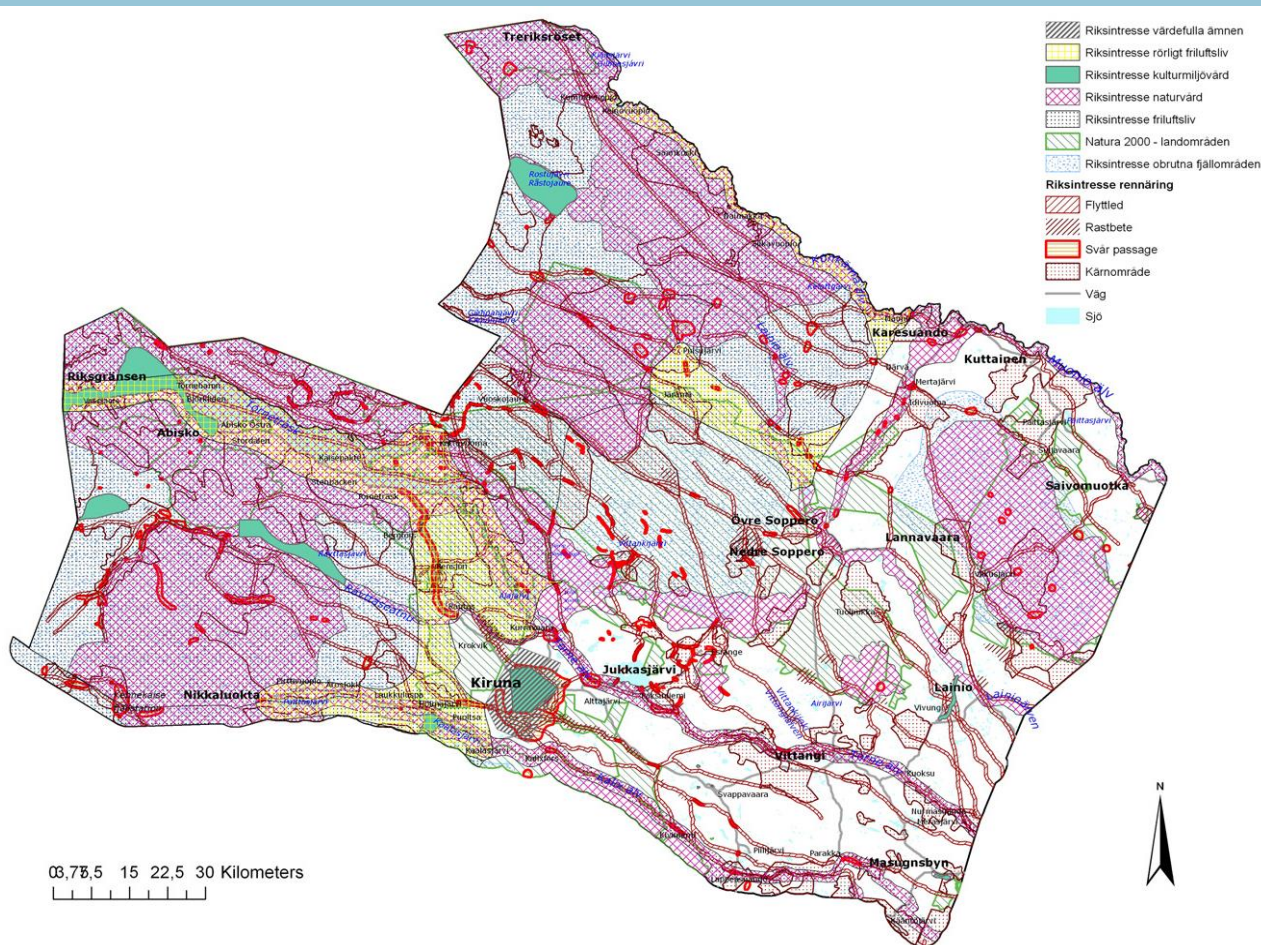

Kiruna

Story about a project that involves difficult challenges, but so many more possibilities!

KIRUNA KOMMUN

The municipality of Kiruna

20 000 km²

23 178 inhabitants

KIRUNA KOMMUN

THE challenge for urban transformation

National interests on the land

KIRUNA KOMMUN

What is unique with the urban transformation?

KIRUNA KOMMUN

What is affected?

Foto: Kiruna kommun Foto: Kiruna Municipality

KIRUNA KOMMUN

It started with a letter...

The kick-off for the city transformation project was in 2004, when the mining company LKAB sent a letter to Kiruna municipality asking for changes in the comprehensive plan.

Ground deformations

KIRUNA KOMMUN

Gruvstadspark- Mine City Park

Kiruna municipality and LKAB have agreed on how parts of the town are to be phased out, and how the new areas are to be developed.

KIRUNA KOMMUN

Our task

- ✓ Create space for 3000–4000 housing
- ✓ Plan for new commercial centre, offices and healthcare.
- ✓ Plan and build new infrastructure in the new city center.
- ✓ Plan and build new public buildings like cultural centre, swimming hall, upper secondary school, sportshall.